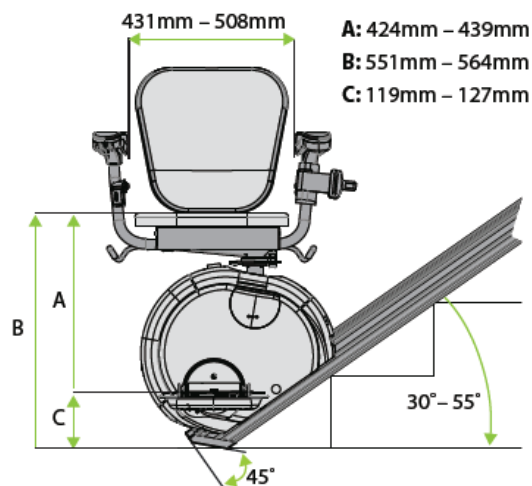

ESSENTIAL

CHAIR STAIRLIFT

Main advantages of the Essential stairlift

- Ultra slim folded size of only 273 mm – the smallest profile on the market to keep the unit out of the way when not in use
- Quiet and smooth-riding operation
- Retractable seat belt
- Battery operated with built-in charging
- LED status lights
- Comfortable and durable seat with width-adjustable arms up to 51 cm wide and 140 kg loading capacity

Safety contact strips and overspeed governor ensure safety

Rack and pinion drive for a safe and stable drive

Ultra slim seat: only 273 mm when folded

Essential – Technical specifications

Loading capacity	140 kg
Stair angle	30-55°
Speed	0.08 m/s
Motor	24 V DC, battery driven
Drive type	Rack and pinion
Fold-up width	273 mm
Fold-out width	546 mm
Power supply	1 × 230 V / 50-60 Hz