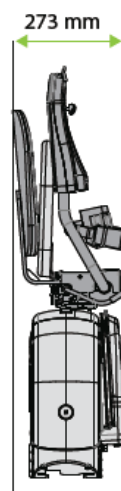

ESSENTIAL

CHAIR STAIRLIFT

Main advantages of the Essential stairlift

- Ultra slim folded size of only 273 mm – the smallest profile on the market to keep the unit out of the way when not in use
- Quiet and smooth-riding operation
- Retractable seat belt
- Battery operated with built-in charging
- LED status lights
- Comfortable and durable seat with width-adjustable arms up to 51 cm wide and 140 kg loading capacity

Safety contact strips and overspeed governor ensure safety

Rack and pinion drive for a safe and stable drive

Ultra slim seat: only 273 mm when folded

Essential – Technical specifications

Loading capacity	140 kg
Stair angle	30-55°
Speed	0.08 m/s
Motor	24 V DC, battery driven
Drive type	Rack and pinion
Fold-up width	273 mm
Fold-out width	546 mm
Power supply	1 × 230 V / 50-60 Hz