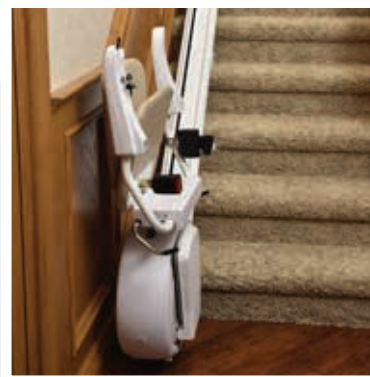

ESSENTIAL

CHAIR STAIRLIFT

Main advantages of the Essential stairlift

- Ultra slim folded size of only 273 mm – the smallest profile on the market to keep the unit out of the way when not in use
- Quiet and smooth-riding operation
- Retractable seat belt
- Battery operated with built-in charging
- LED status lights
- Comfortable and durable seat with width-adjustable arms up to 51 cm wide and 140 kg loading capacity

Safety contact strips and overspeed governor ensure safety

Rack and pinion drive for a safe and stable drive

Ultra slim seat: only 273 mm when folded

Essential – Technical specifications

Loading capacity	140 kg
Stair angle	30-55°
Speed	0.08 m/s
Motor	24 V DC, battery driven
Drive type	Rack and pinion
Fold-up width	273 mm
Fold-out width	546 mm
Power supply	1 × 230 V / 50-60 Hz